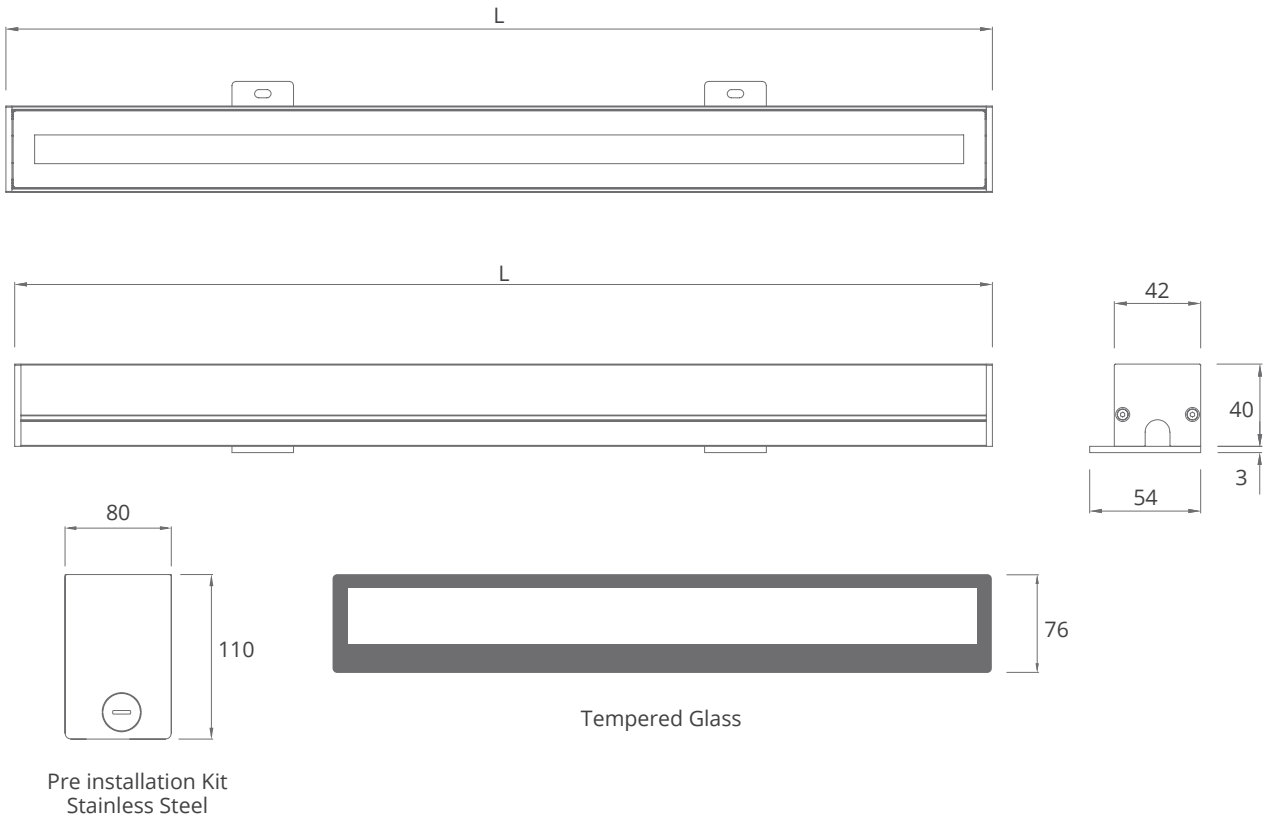

SPECIFICATION

MODEL	UNDER WAVE INGRAZE 80
OPERATING VOLTAGE	24V DC
POWER CONSUMPTION	32W/1000mm
LED TYPE	SMD
COLOUR TEMP OPTION	2700K, 3000K, 4000K, 5000K, Tunable White, RGB, RGBW
CRI	90min, 80min
PRODUCT EFFICIENCY	55lm/W@3000K
FULL WIDTH AT HALF MAXIMUM (OPTICS)	20°*90°, 40°*90°, 60°
MATERIAL	Aluminum + Tempered Glass + Stainless Steel
AMBIENT OPERATING TEMPERATURE	-20°C ~ +55°C
LUMEN MAINTENANCE	50,000 hours/L70 at 25°C
DIMENSIONS	1000(L)*80 (W)*110(H)mm, 300/600/900/1200mm ETO available
CABLE LENGTH	300mm
CONTROL SYSTEM	ON/OFF, DMX/RDM, 0-10V Dim
IP RATING	IP67
IK RATING	IK10

DIMENSIONS

*all units are in mm

OPTIC SELECTION

20°x90°

LED	Lumens	Watts	Efficacy
WHITE	1632.00	32.00	51.00

CenterBeamLux	Illuminance at Distance
855.71 lx	0.8 m
212.13 lx	1.7 m
94.66 lx	2.5 m
57.28 lx	3.3 m
33.74 lx	4.2 m
23.88 lx	5.0 m

▪ Ver. Spread: 20.0° ▪ Horiz. Spread: 90.5°

2700K

20°x90°

LED	Lumens	Watts	Efficacy
WHITE	1760.00	32.00	55.00

CenterBeamLux	Illuminance at Distance
855.71 lx	0.8 m
212.13 lx	1.7 m
94.66 lx	2.5 m
57.28 lx	3.3 m
33.74 lx	4.2 m
23.88 lx	5.0 m